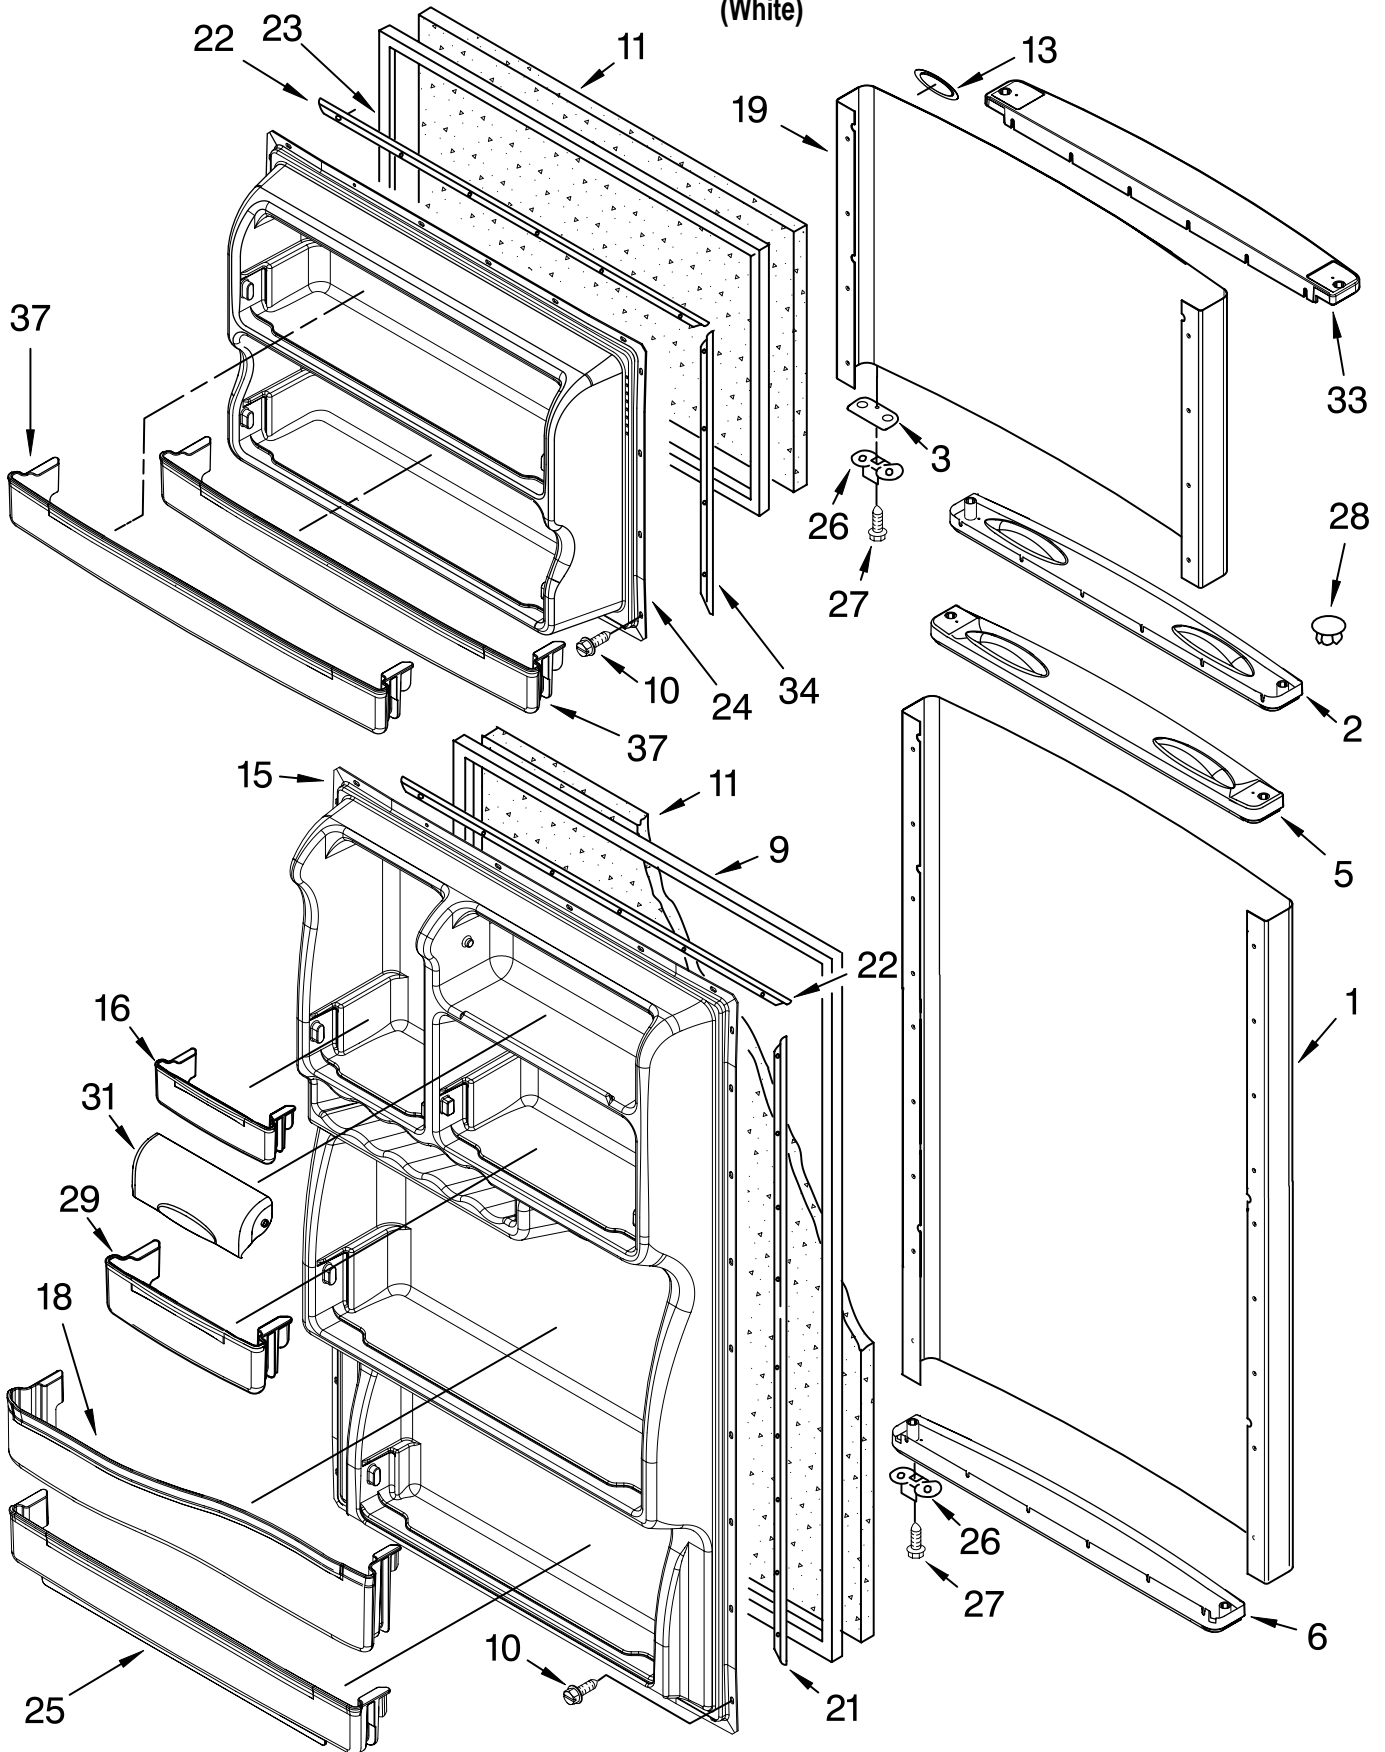

CABINET PARTS

For Models: ER6AHKXPQ00
(White)

Illus. No.	Part No.	DESCRIPTION
1		Literature Parts
	LIT2262547	Service & Wiring Sheet
	LIT2262431	Use & Care Guide
		Energy Guide
	LIT2263378	English

Following May Be Purchased

DO-IT-YOURSELF REPAIR MANUALS

	LIT677969	Do-It-Yourself Manual, Ref./ Fzr.
2	2261963	Hinge Butt, Top
3	2217757	Roller, Front
6		Cover, Hinge
	2213360	White
9	2222100	Screw
16	2166086	Hinge, Center
17	2166043	Shim, Hinge Center
18	489497	Screw
20	2221926	Hinge Butt, Btm
21	9791682	Hinge-Pin, Btm
22	3428970	Screw
23	2201567	Shim, Bottom Hinge
24	2174760	Fitting, Water Tube
27		Hole Plug (6)
	2201012	White
30	1106508	Seal
33	2262176	Screw
35		Corner Filler
	2166003	White
38	489341	Washer
39	487802	Washer 7/64
41		Rail, Center (Not Serviced)
45		Cabinet (Not a Serviceable Part)

DOOR PARTS

For Models: ER6AHKXPQ00
(White)

FOR ORDERING INFORMATION REFER TO PARTS PRICE LIST