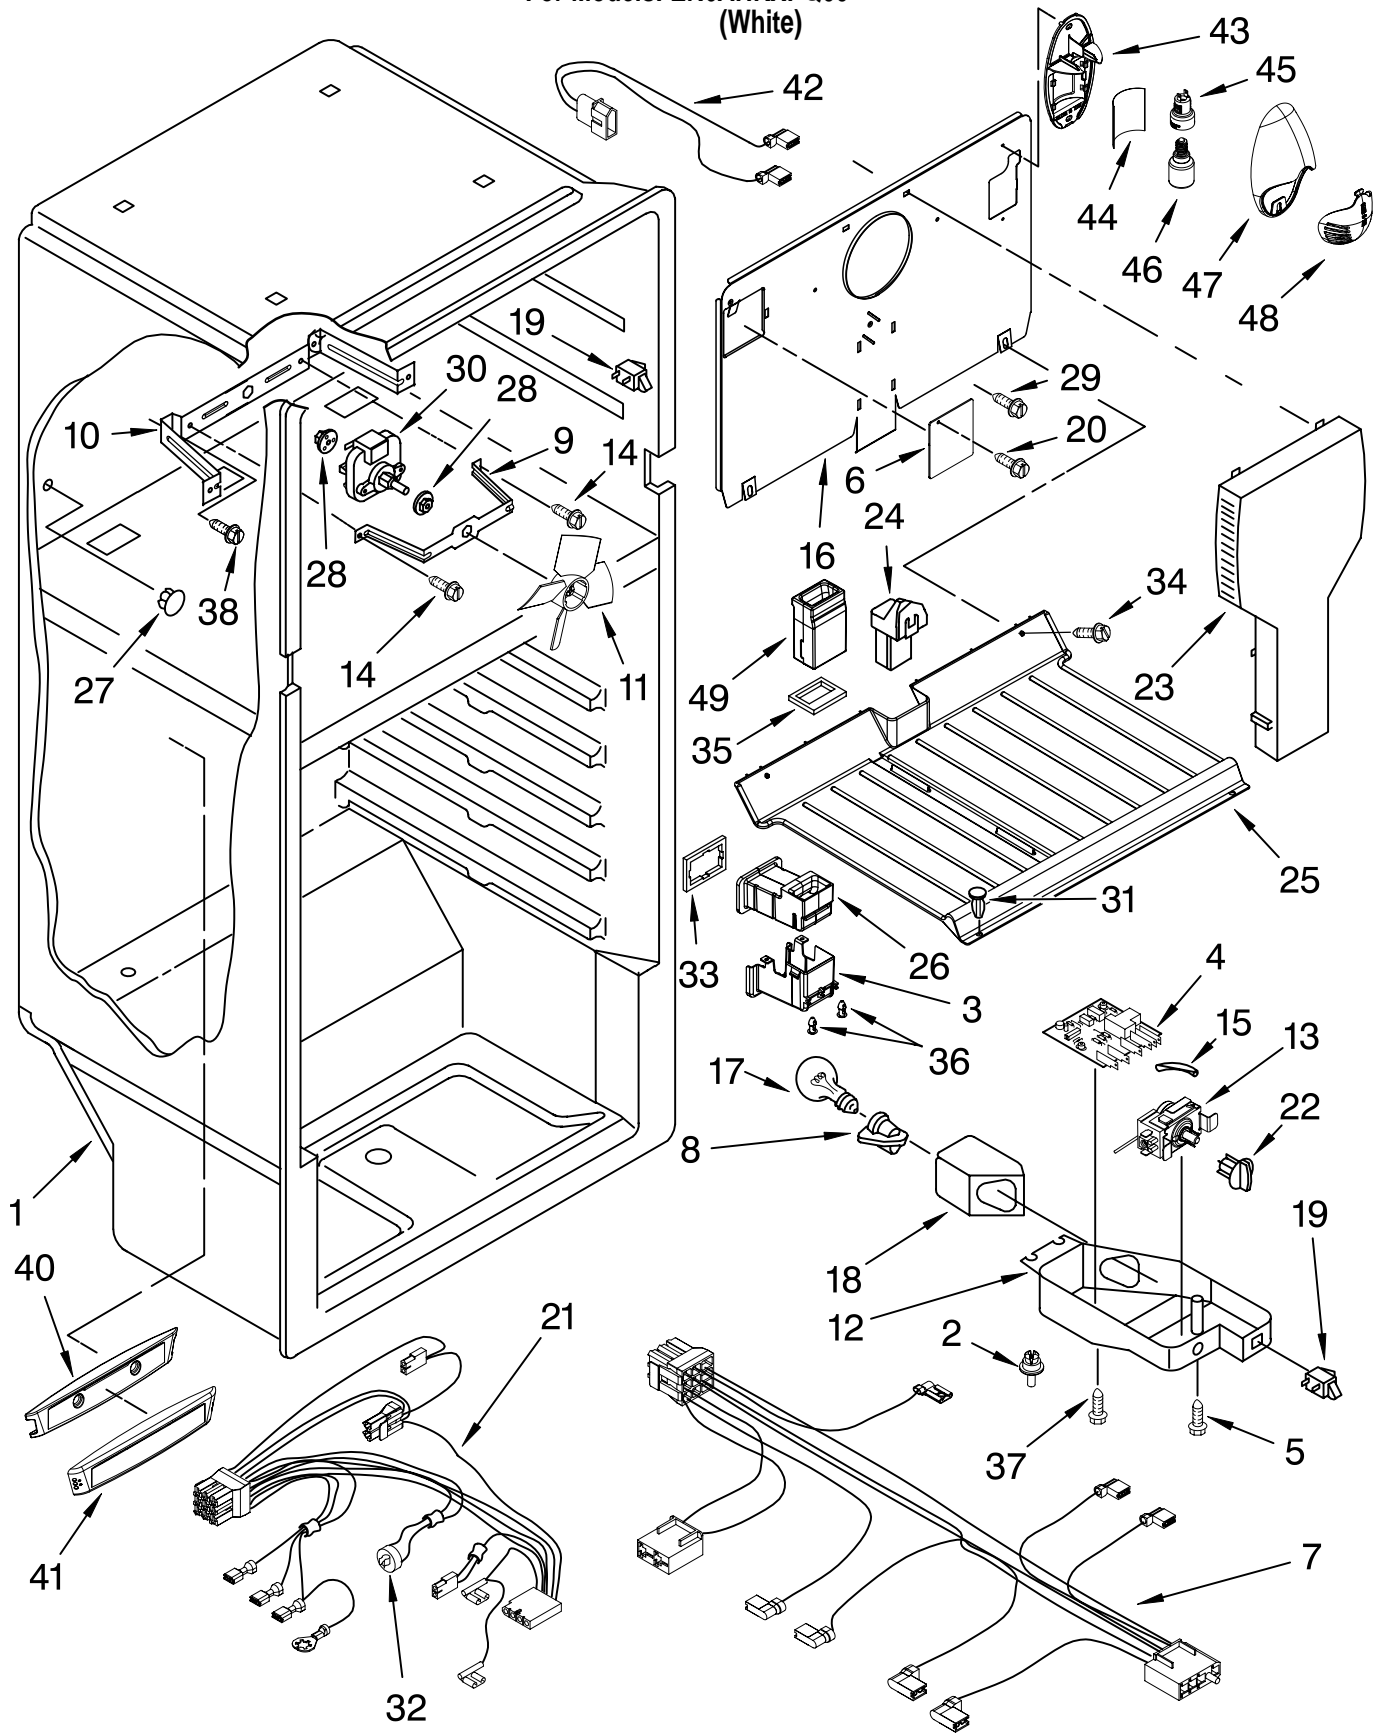

LINER PARTS

For Models: ER6AHKXPQ00
(White)

FOR ORDERING INFORMATION REFER TO PARTS PRICE LIST

LINER PARTS

For Models: ER6AHKXPQ00
(White)

Illus. No.	Part No.	DESCRIPTION	Illus. No.	Part No.	DESCRIPTION	Illus. No.	Part No.	DESCRIPTION
1		Liner (Not A Serviceable Part)	16	2222030	Cover, Evaporator	32	2211224	Defrost, BI-Metal
2	939962	Rivet	17	2252970	Light Bulb	33	2252846	Gasket, Body Air Diffuser
3	2252837	Cover, Air Diffuser	18	9791702	Light Shield	34	2262178	Screw
4	2188160	Adaptive Defrost Control	19	1118894	Rocker Arm Switch	35	2263075	Gasket, Air Duct
5	489174	Screw	20	489438	Screw	36	2256983	Rivet
6	2217784	Cover, Hole	21	2261881	Wiring, Freezer	37	488693	Screw
7	2262434	Wire Assembly Control Box	22	2202885	Control Knob	38	489442	Screw
8	2162085	Socket, Light	23	9790408	Air Tower	40	2256958	Insulation (4)
9	2197404	Fan Support Bracket	24	2197052	Hood And Foil Assembly	41	2263082	Grill (4)
10	2197405	Fan Mounting Bracket	25	2174798	Freezer Floor	42	2261879	Wiring Harness, Freezer Light
11	2169141	Fan Blade	26	2252834	Air Diffuser	43	2256949	Light Holder
12	2263083	Control Box	27	941839	Hole Plug	44	2256948	Deflector, Light
13	2183403	Thermostat	28	2197380	Grommet, Motor	45	2263413	Light Socket
14	489399	Screw	29	489478	Screw	46	R-31244	Light Bulb
15	1118680	Thermostat Tube Barrier	30	2201212	Evaporator Fan Motor	47	2256946	Cover, Light Holder
			31	489115	Fastener, Snap In	48	2256947	Lens, Light
						49	2252831	Air Duct Assembly

FOR ORDERING INFORMATION REFER TO PARTS PRICE LIST