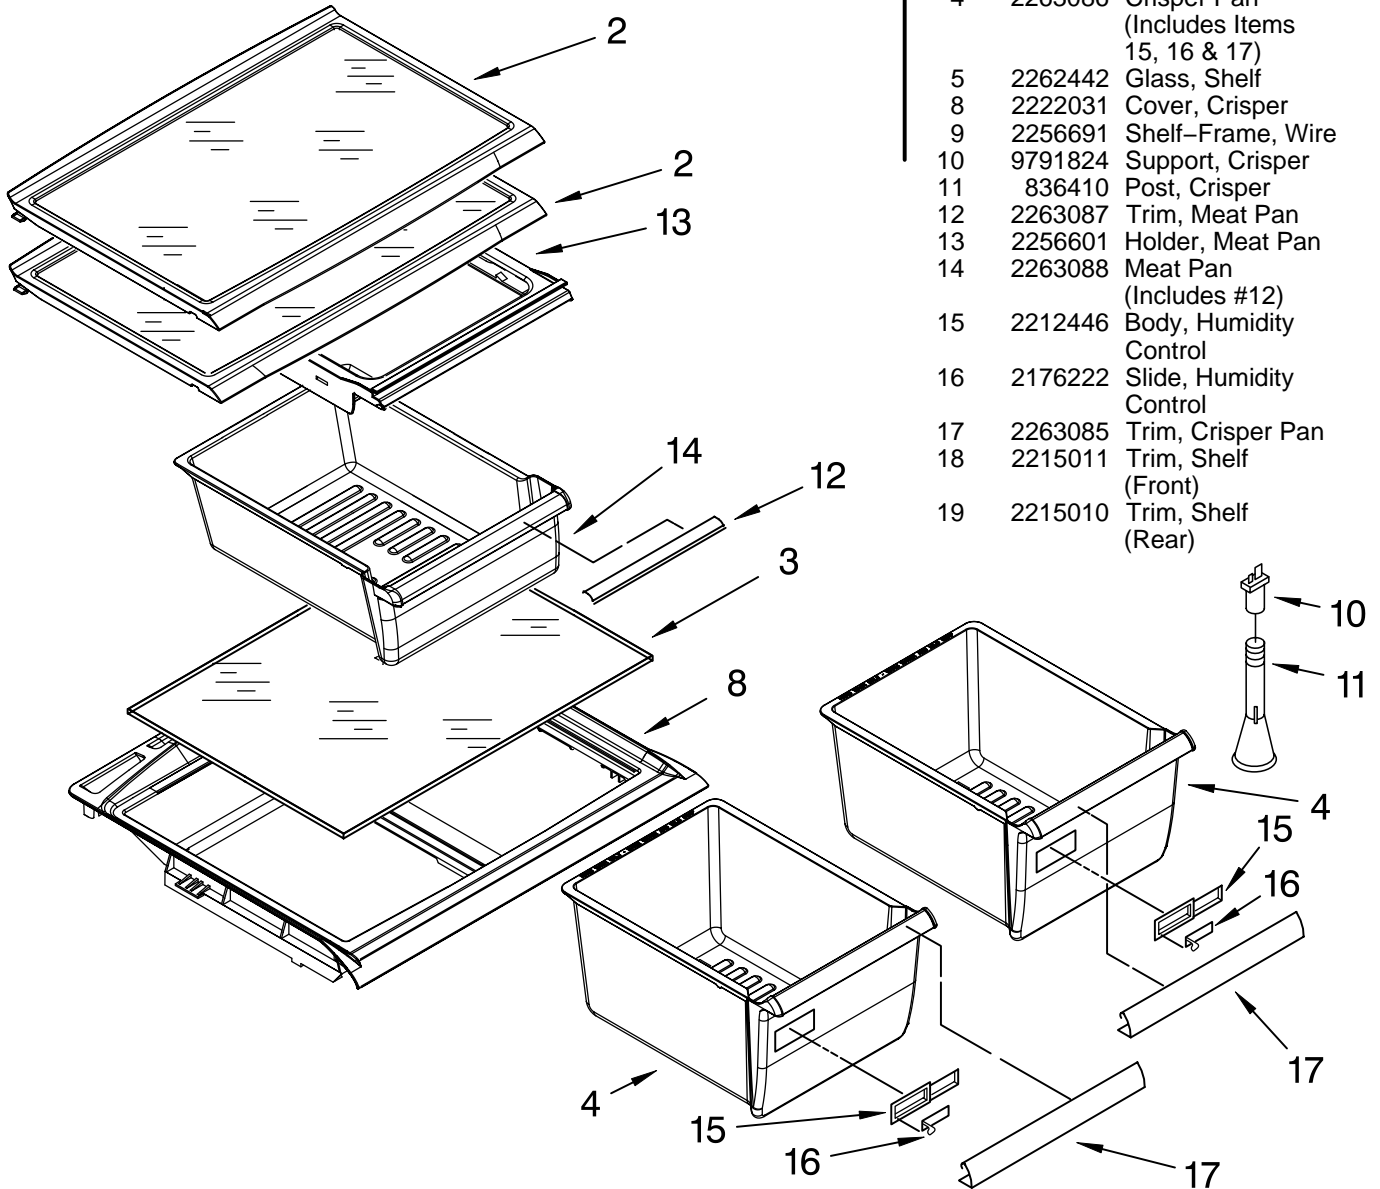

# SHELF PARTS

For Models: ER6AHKXPQ00  
(White)

**FREEZER**

**REFRIGERATOR**

Illus. No.	Part No.	DESCRIPTION
2	2222001	Shelf
3	2262441	Glass Cover
4	2263086	Crisper Pan (Includes Items 15, 16 & 17)
5	2262442	Glass, Shelf
8	2222031	Cover, Crisper
9	2256691	Shelf-Frame, Wire
10	9791824	Support, Crisper
11	836410	Post, Crisper
12	2263087	Trim, Meat Pan
13	2256601	Holder, Meat Pan
14	2263088	Meat Pan (Includes #12)
15	2212446	Body, Humidity Control
16	2176222	Slide, Humidity Control
17	2263085	Trim, Crisper Pan
18	2215011	Trim, Shelf (Front)
19	2215010	Trim, Shelf (Rear)