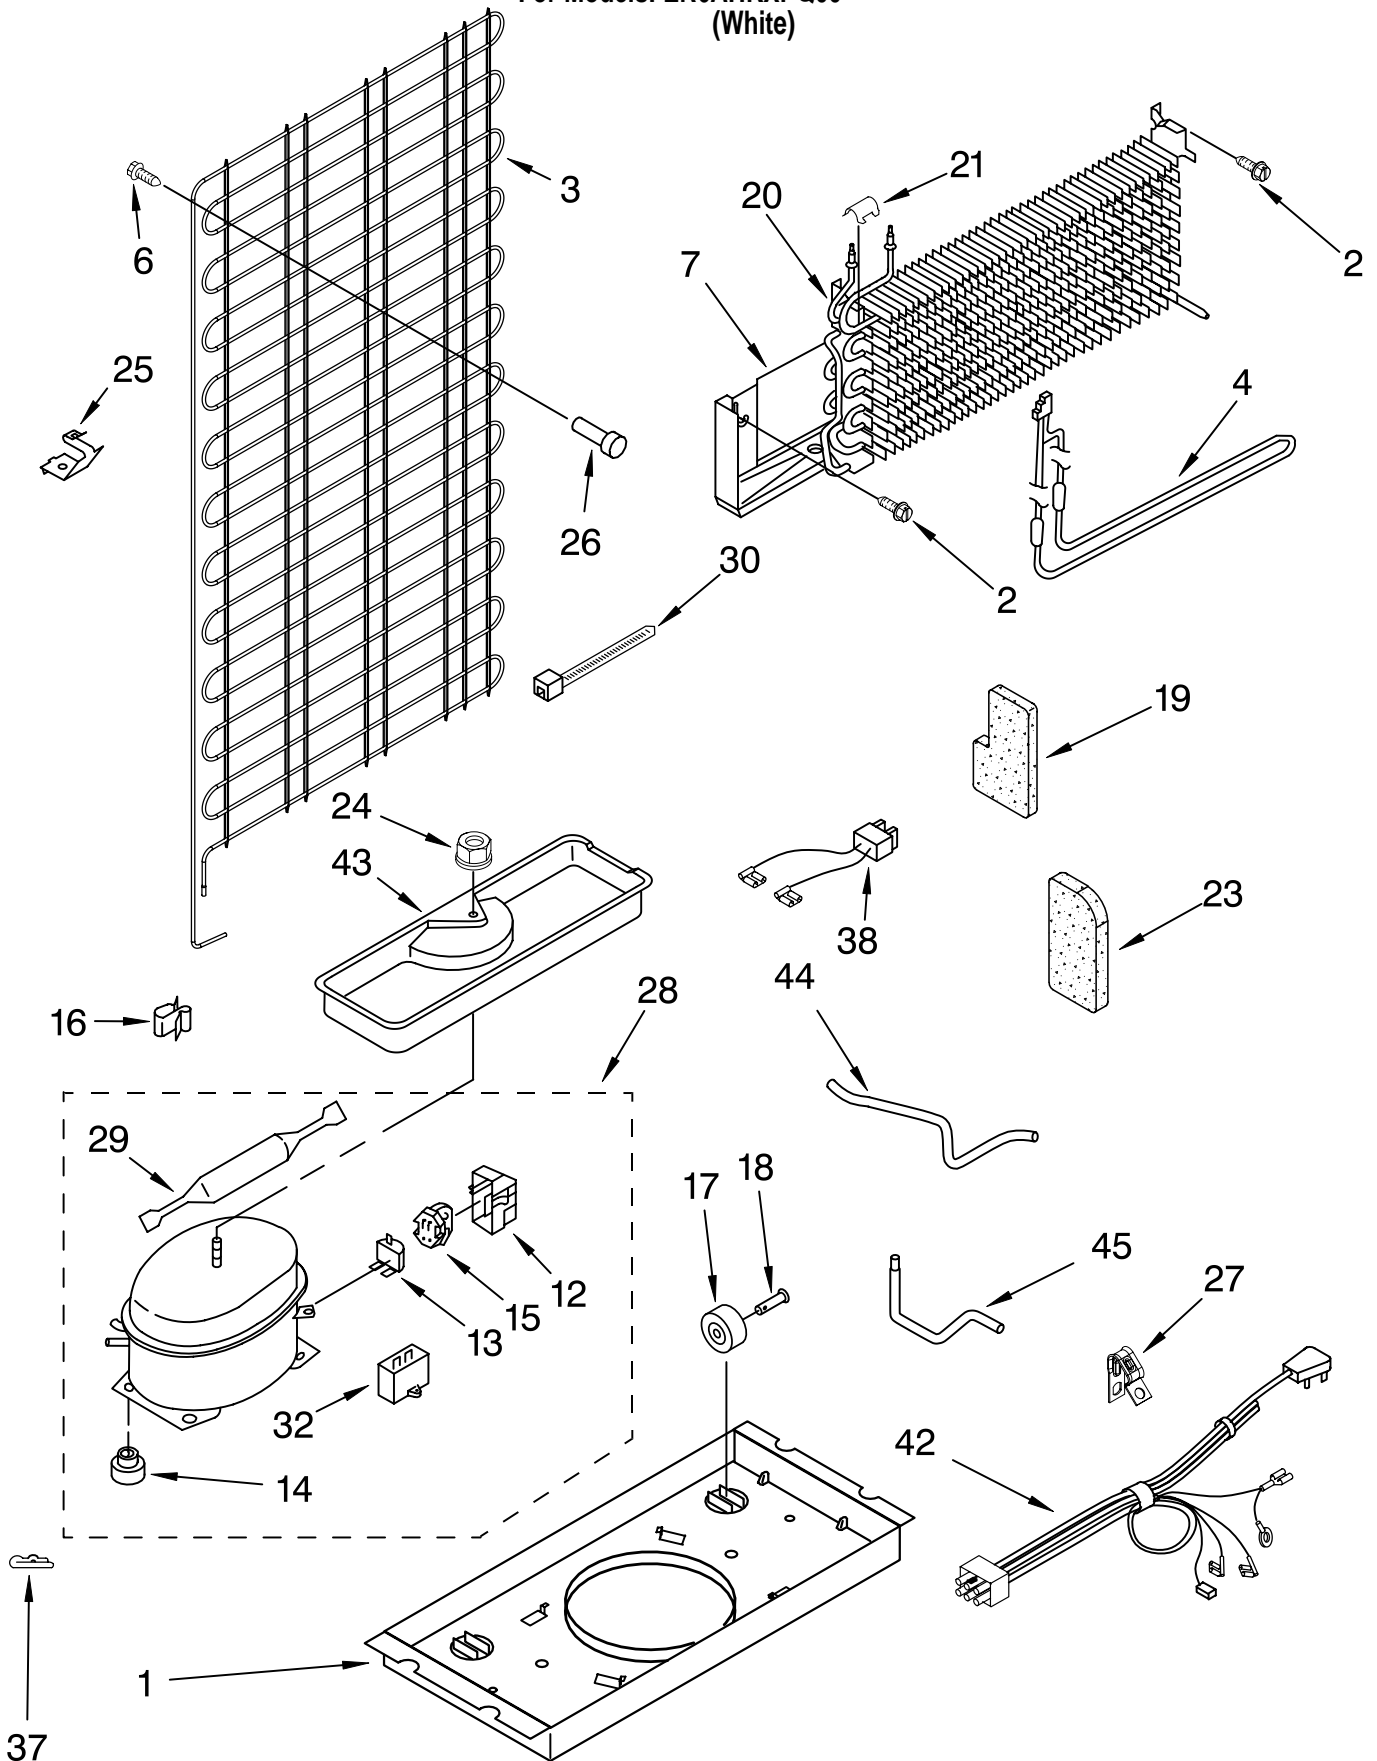

UNIT PARTS

For Models: ER6AHKXPQ00
(White)

FOR ORDERING INFORMATION REFER TO PARTS PRICE LIST

UNIT PARTS

For Models: ER6AHKXPQ00
(White)

Illus. No.	Part No.	DESCRIPTION
1	2221886	Support Plate, Compressor
2	489442	Screw
3	2252730	Condenser
4	2176942	Heater, Defrost
6	8533892	Screw
7	2201515	Heat Shield
12		Cover
	2162358	Production
	4387731	Service
13		Overload
	2214067	Production
	4390624	Service
14		Grommet
	2222084	Production
	4387558	Service
15		Start Relay
	2262181	Production
	2183454	Service
16	939054	Clip, Wire
17	2150304	Roller
18	2262072	Axle, Rivet
19	2262191	Wedge, Evaporator
20	2213989	Evaporator Assy.
21	9791833	Clip, Evaporator Tube

Illus. No.	Part No.	DESCRIPTION
23	2262192	Wedge, Evaporator
24	489153	Hex Nut
25	2172892	Clip, Condenser Mounting
26	2258452	Bracket, Condenser
27	549193	Clamp
28	2216049	Compressor (Includes Items 12,13,14,15 & 32)
29		Drier
	2201796	Production
	4387019	Service
30	2155774	Strap
32		Capacitor
	2169373	Production
	1118576	Service
37	24364001	Clip, Compressor
38	2172890	Wire Assembly
42	2165793	Wire Assy. Unit
43	2201801	Evaporator Tray
44	2262244	Tube, Discharge
45	2174739	Tube, Process

Illus. No.	Part No.	DESCRIPTION
Following Parts Not Illustrated and Optional Parts Not Included		
	978025	Valve, Access (1/4")
	978026	Valve, Access (5/16")
	978027	Valve, Access (3/8")
	978028	Valve, Access (1/2")
	978029	Valve, Access (5/8")
	978030	Valve, Access (3/4")
	876764	Valve, Access (3/16")
REFRIGERANT CHARGE		
		3.75 Ozs. (R134A)

FOR ORDERING INFORMATION REFER TO PARTS PRICE LIST