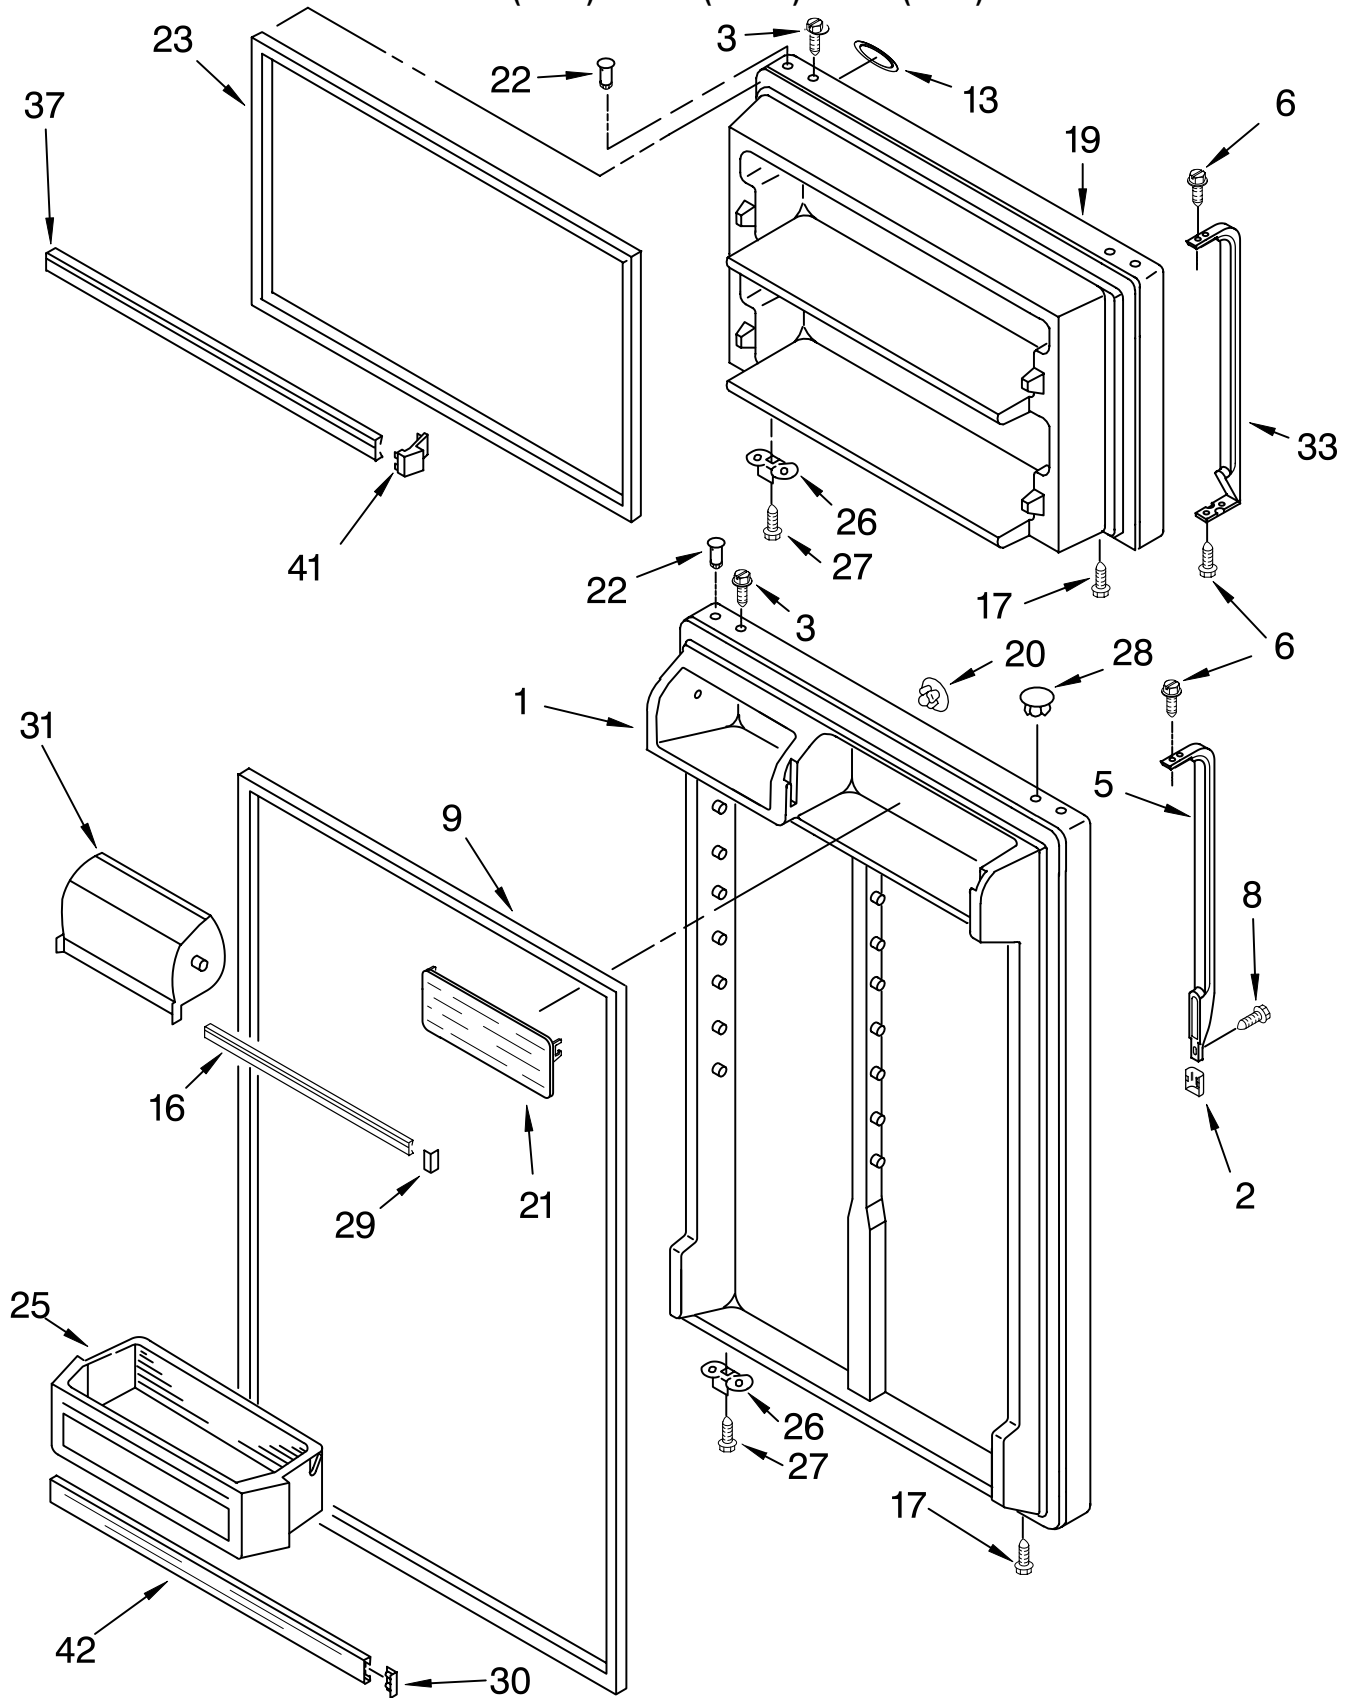

DOOR PARTS

For Models: ET1FHTXMQ01, ET1FHTXMT01, ET1FHTXMB01
(White) (Biscuit) (Black)

FOR ORDERING INFORMATION REFER TO PARTS PRICE LIST

DOOR PARTS

For Models: ET1FHTXMQ01, ET1FHTXMT01, ET1FHTXMB01
(White) (Biscuit) (Black)

Illus. No.	Part No.	DESCRIPTION
1		Refrigerator Door (Includes #9 & #22)
	2183920	White
	2205284	Biscuit
	2200714	Black
2		Handle, Trim
	2193353W	White
	2193353T	Biscuit
	2193353B	Black
3	8281206	Screw
5		Handle Center
	2213112W	White
	2213112T	Biscuit
	2213112B	Black
6	489357	Screw
8	8281146	Screw
9		Door Gasket, Magnetic
	2202875	Mist Beige
	2202882	Black
13	2262218	Nameplate
16	2195378	Trim, Door Shelf
17	489427	Screw
19		Freezer Door (Includes #22 & #23)
	2182489	White
	2204686	Biscuit
	2200711	Black
20		Hole Plug
	2189000	White
	2200936	Biscuit
	2189009	Black
21	2188236	Shelf, Flip-Up
22	2183003	Thimble
23		Door Gasket, Magnetic
	2214967	Mist Beige
	2214969	Black
25	2204812	Bin, Door Shelf
26	2189202	Bracket, Door Stop (2)
27	488921	Screw
28		Hole Plug
	2212648	White
	2212649	Biscuit
	2212651	Black
29	2156007	Plug, Trim
30	2156006	Plug, Trim
31	2218118	Compartment Door
33		Handle, F.C.
	2213111W	White
	2213111T	Biscuit
	2213111B	Black
37	2195947	Trim, Door (2)
41	2195916	Endcap (4)
42	2195948	Trim, Door