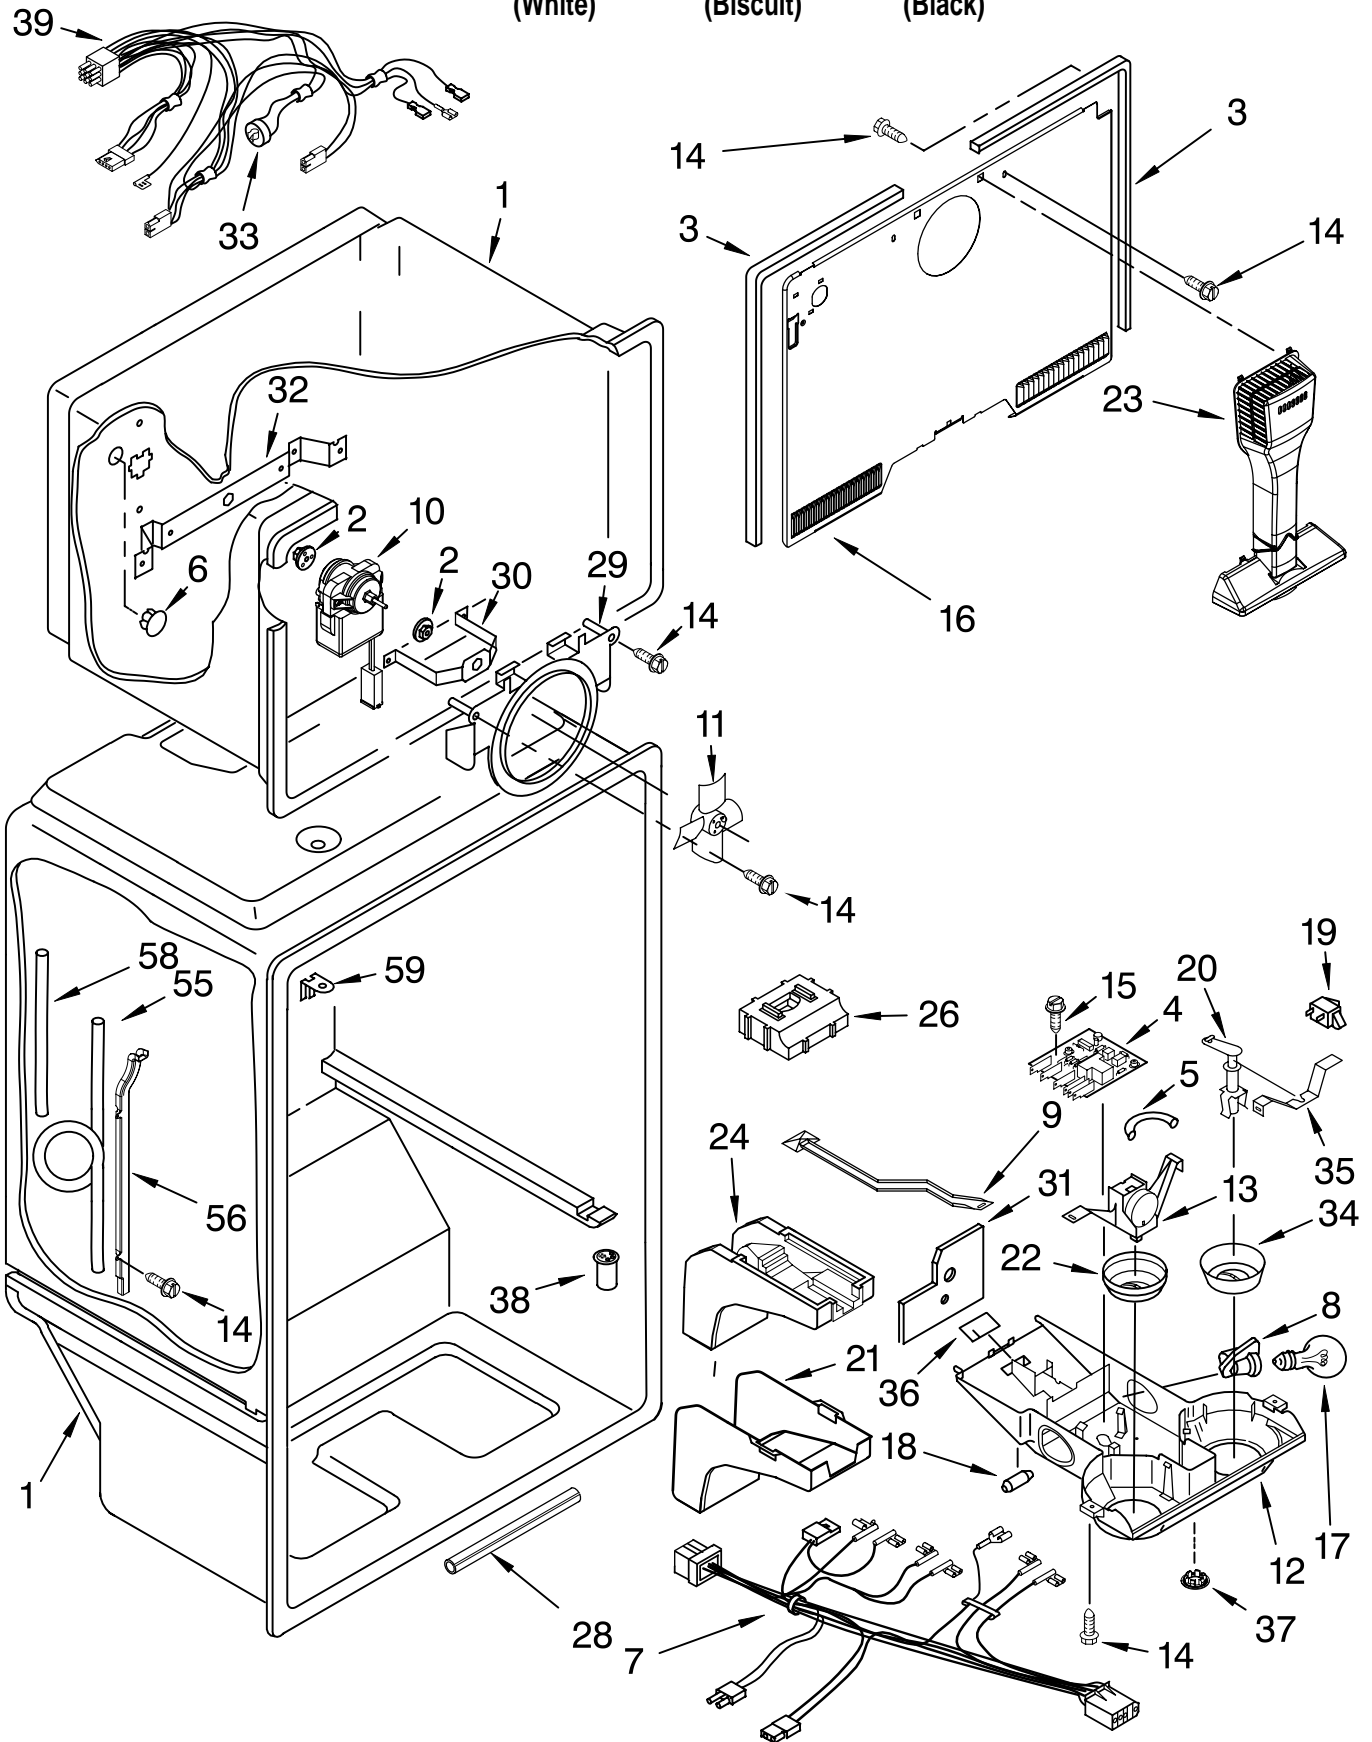

LINER PARTS

For Models: ET1FHTXMQ01, ET1FHTXMT01, ET1FHTXMB01
(White) (Biscuit) (Black)

FOR ORDERING INFORMATION REFER TO PARTS PRICE LIST

LINER PARTS

For Models: ET1FHTXMQ01, ET1FHTXMT01, ET1FHTXMB01
(White) (Biscuit) (Black)

Illus. No.	Part No.	DESCRIPTION
1		Liner (Not A Serviceable Part)
2	2197380	Grommet (2)
3	2254360	Gasket, Evaporator Cover (2)
4	2213473	Adaptive Defrost Control
5	2212485	Thermostat Tube Barrier
6	941839	Hole Plug
7	2187351	Wire Assembly, Control Box
8	2162085	Socket, Light (2)
9	2179858	Damper, Air
10	2219689	Fan Motor
11	2163777	Fan Blade
12	2212981	Control Box
13	2210491	Thermostat Assy. (Includes Items 5, 18 & 36)
14	489478	Screw
15	98129	Screw
16	2254263	Cover, Evaporator
17	527949	Light Bulb (2)
18	2200831	Weight, Thermal
19	1118894	Switch, Rocker Arm
20	2179859	Post, Damper
21	2176281	Cover, Air Diffuser
22	2200863	Knob, Thermostat
23	2254354	Air Tower
24	2189452	Air Diffuser, Bottom
26	2204690	Air Diffuser, Top
28	2301622	Insulation, Water Tube
29	2218696	Bracket, Fan Motor
30	2214979	Bracket, Evap. Fan, Front
31	2204639	Shield, Heat
32	2214976	Bracket, Evap. Fan, Rear
33	2221677	Defrost, BI-Metal
34	2176297	Knob, Damper
35	2163810	Bracket, Damper Knob
36	2205079	Seal, Rear Thermostat
37	940014	Hole Plug, Control Box
38	2210509	Valve-Tube, Body
39	2187609	Wire Assembly, Freezer Compartment
55	2305536	Tube, Filter Inlet
56	2225531	Cover, Tubing
58	2301621	Tube, Water
59	2210563	Clip, Retainer

FOR ORDERING INFORMATION REFER TO PARTS PRICE LIST