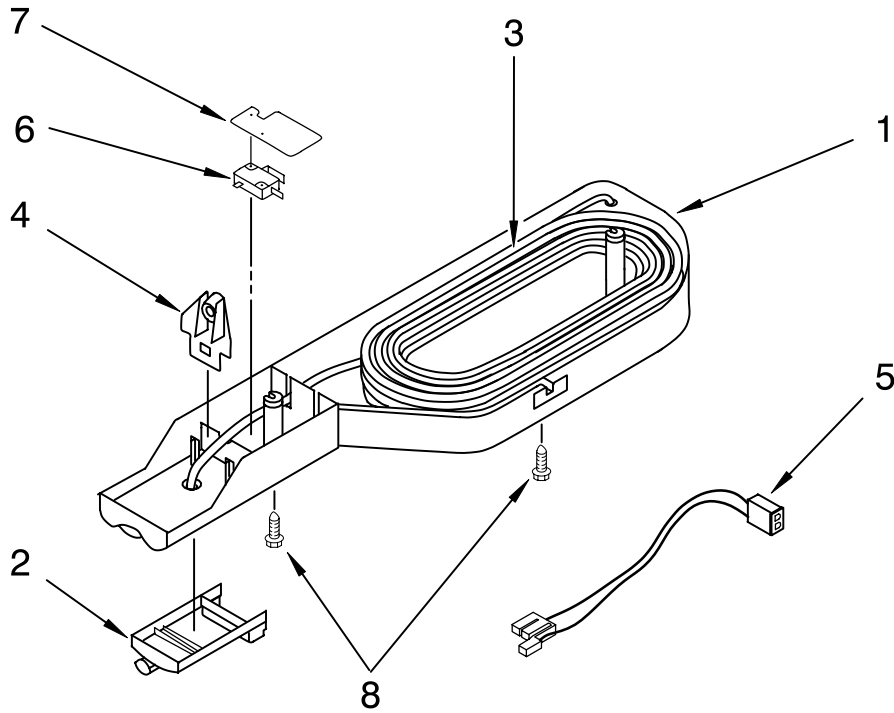

For Models: ET1FHTXMQ01, ET1FHTXMT01, ET1FHTXMB01
 (White) (Biscuit) (Black)

Illus. No.	Part No.	DESCRIPTION
1	488878	Clamp, Tube
4	2181939	Insert, Tube
5	628379	Clip, Fuse
7	2210514	Tube Water
9	489478	Screw
16	2301623	Valve (Double) Solenoid
18	2210484	Cover
20	628228	Mold & Heater Assembly (Also Order 542638 Silicone Grease)
22	628356	Cup, Water Fill
23	2194711	Ejector
24	2182124	Ice Striper
25	2194712	Support
26	627796	Retainer Thermostat
27	627985	Thermostat (Also Order 542369 Cement Alumilastic)
28	8533917	Screw
30	489276	Screw
31	627792	Shut Off Arm
32	2187464	Harness, Wiring
33	628320	Bracket
35	628399	Module Assembly (Includes Item 38)
38	489136	Screw, 3-24 x 23/64
39	488208	Screw
40	488886	Screw, 8-18 x 1/2
41	489442	Screw
100	4317943	Icemaker, Complete Assembly

SHELF PARTS

For Models: ET1FHTXM01, ET1FHTXMT01, ET1FHTXMB01
(White) (Biscuit) (Black)

Illus. No.	Part No.	DESCRIPTION
1	2210522	Shelf, Ladder (2)
2	2202821	Shelf, Ladder Center
3	2163762	Cup, Shelf Mtg.
4	3400065	Screw (2)
5	489478	Screw
6	2216624	Egg Bin
9	2210526	Crisper Cover
10	2214909	Shelf, Cantilever
11	2210573	Insert, Crisper Cover
12	2214909K	Pan, Shelf Cantilever
13	2214913	Glass, Shelf
15	2163832	Crisper Support
16	2212446	Body, Humidity Control
17	2184667	Shelf, Freezer
18	2176222	Slide, Humidity Control
20	2218132K	Pan, Meat
21	2214892	Track, Pan Slide (2)
22	2254352	Bucket, Ice
24	2218141	Crisper Pan (Includes Items 16 & 18)

FOR ORDERING INFORMATION REFER TO PARTS PRICE LIST

WATER DISPENSER PARTS

For Models: ET1FHTXMQ01, ET1FHTXMT01, ET1FHTXMB01
 (White) (Biscuit) (Black)

Illus. No.	Part No.	DESCRIPTION
1	2210500	Housing, Dispenser
2	2210567	Button, Dispenser
3	2210513	Reservoir, Tube
4	2210523	Flange, Tube
5	2187291	Wire Assembly
6	2162361	Switch
7	2210547	Shield, Switch
8	489415	Screw 8-18 x 1 1/4 (2)